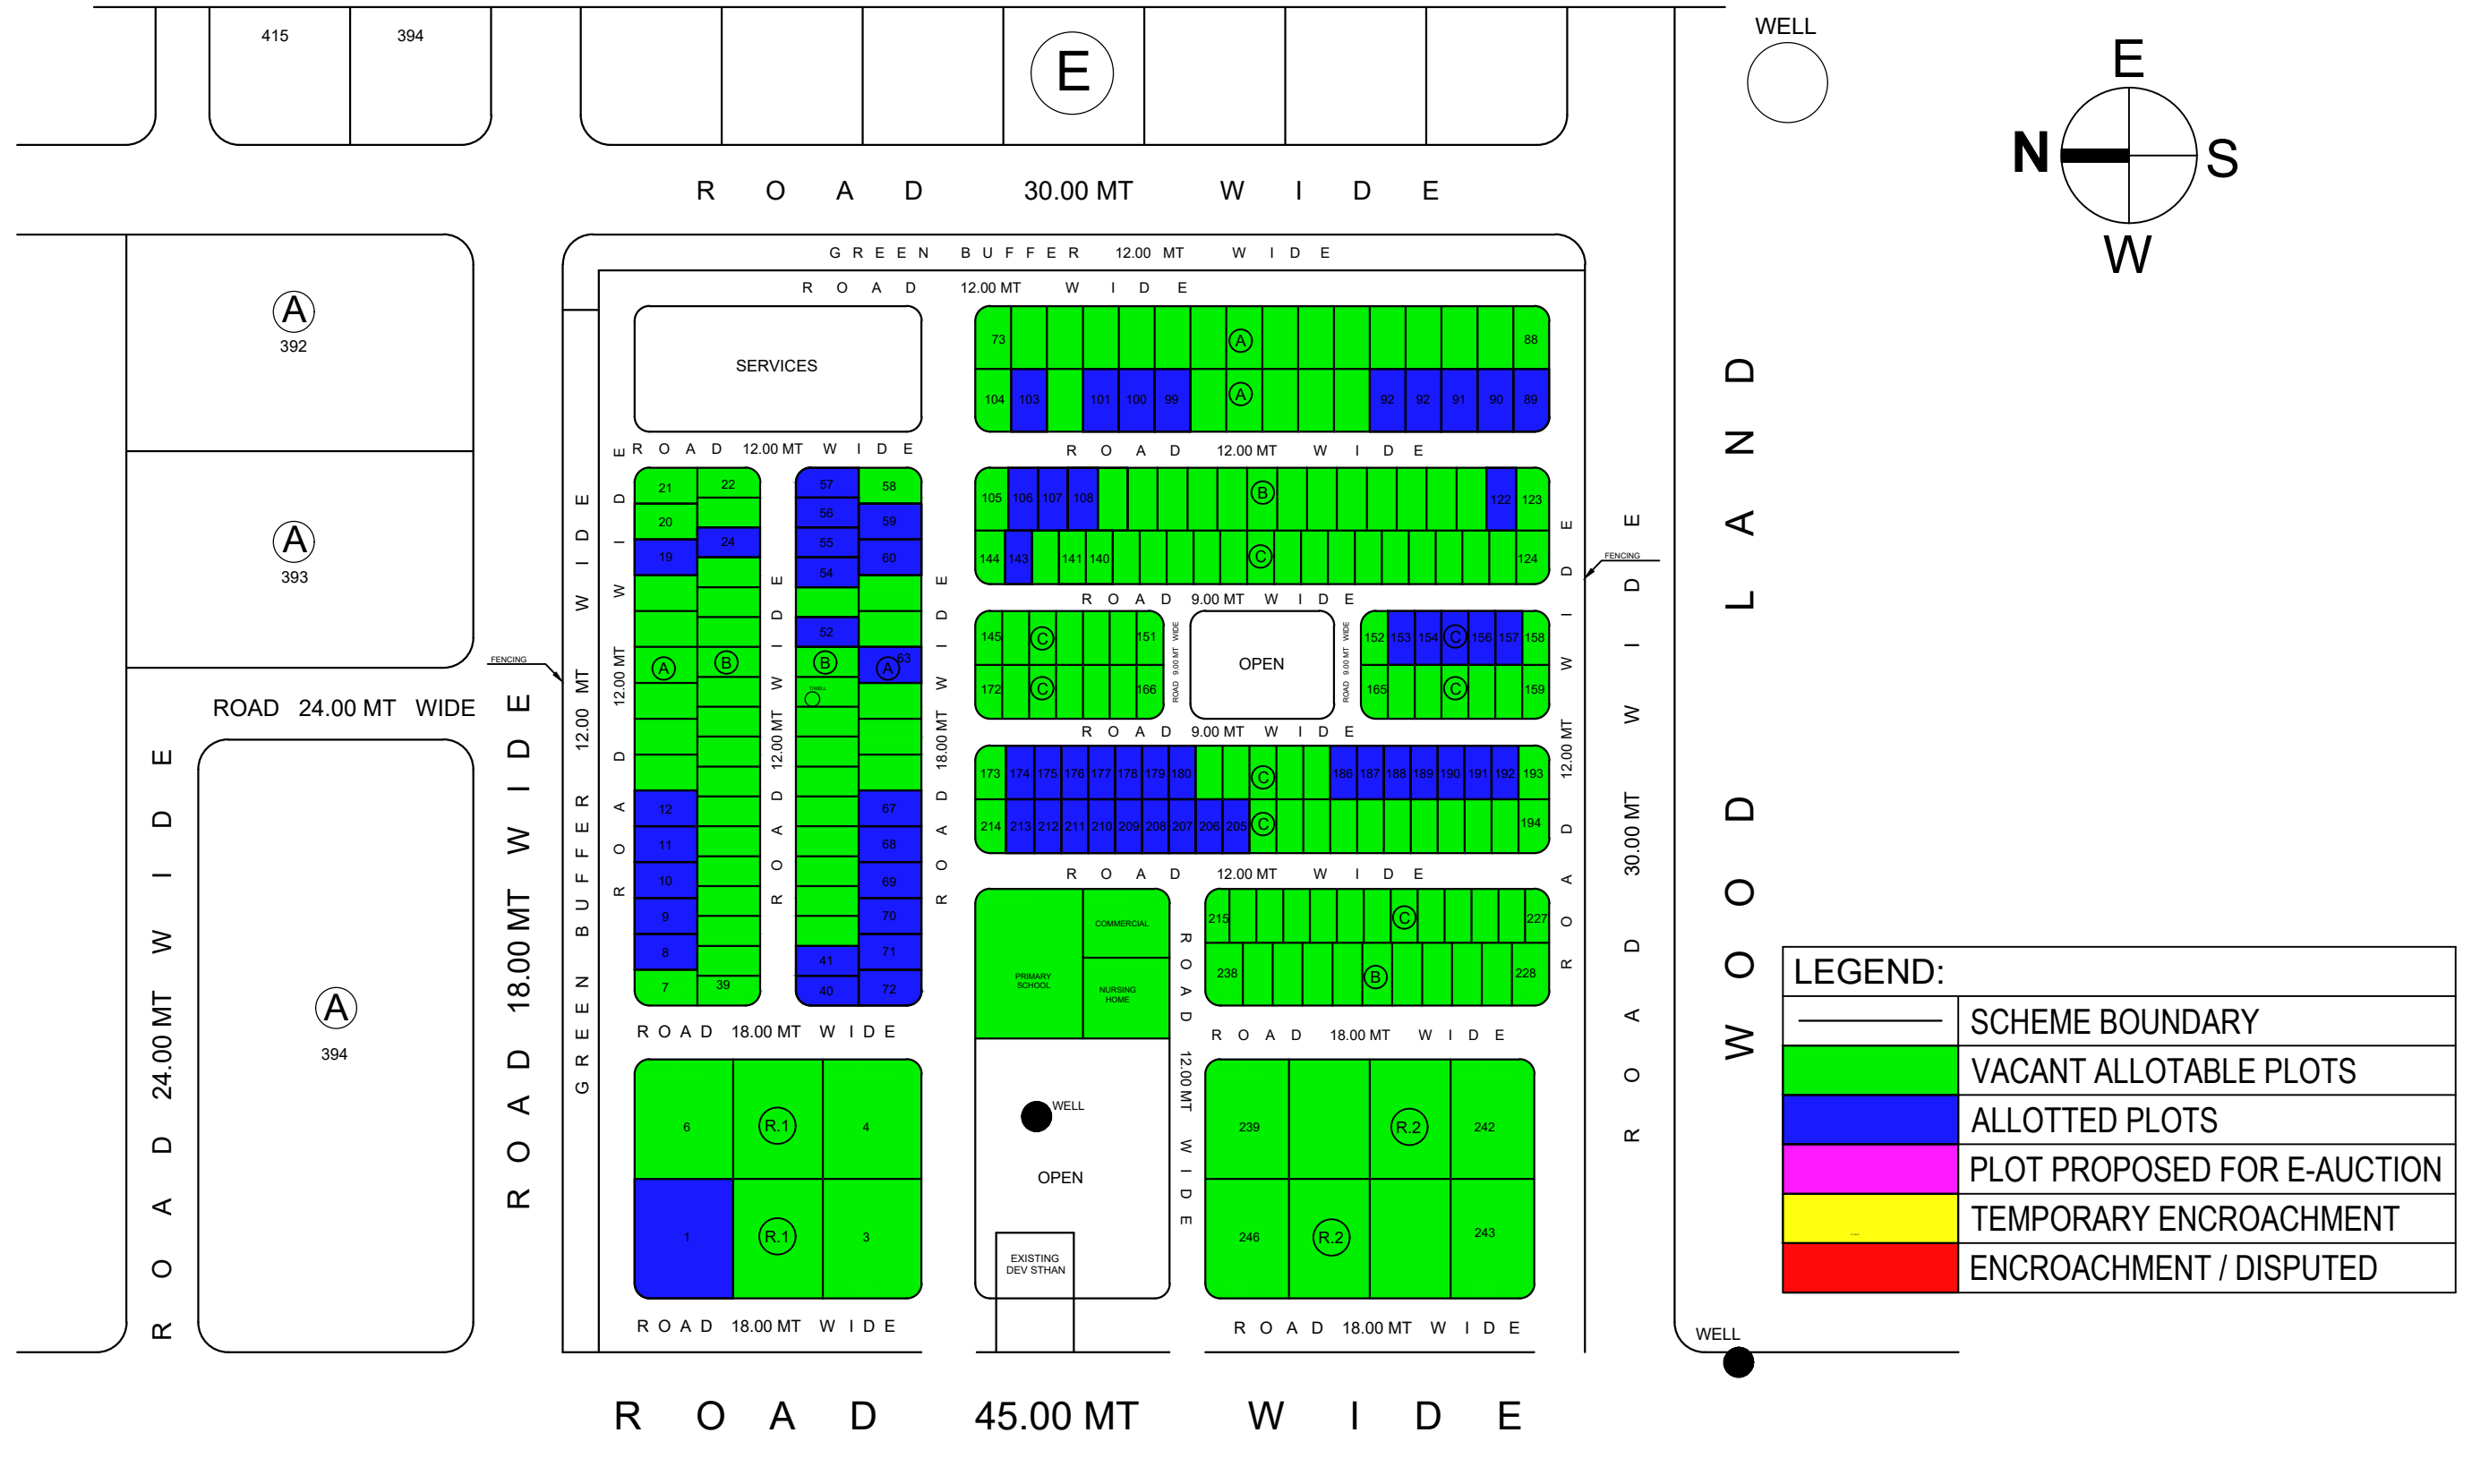

RESIDENTIAL COLONY AT GROWTH CENTER HAMIRGARH, BHILWARA (RAJ.)

W O O D L A N D

| LEGEND: | |
|---------|-----------------------------|
| | SCHEME BOUNDARY |
| | VACANT ALLOTABLE PLOTS |
| | ALLOTTED PLOTS |
| | PLOT PROPOSED FOR E-AUCTION |
| | TEMPORARY ENCROACHMENT |
| | ENCROACHMENT / DISPUTED |